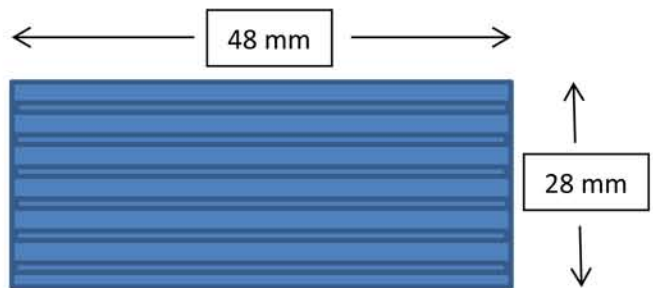

Ergonomic: The Professional offers the greatest user comfort. It lies perfectly in the hand thanks to its ergonomically shaped handle. The imprint occurs in a soft, round stamp motion.

Reliable: The Professional's sturdy steel core guarantees durability and stability. It's precisely right for the office's varied daily demands

Dimensions

Equipped with:

- Max. 6 lines of textMax.
- text plate size:1 letter set 6003
- (3 mm character size)1 letter
- (4 mm character size) with 2 interchangeable dieplate